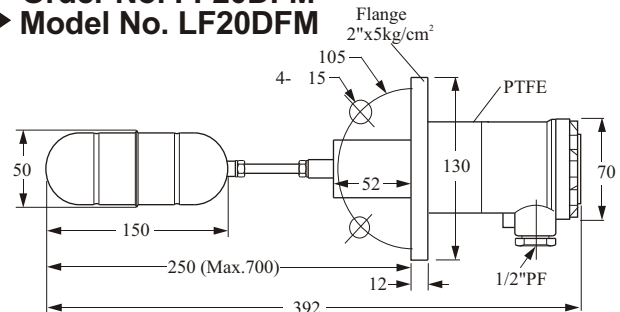

HIGH TEMP.

Order No. FF20

Connecting Type
(Refer to page 12)
Float Type

Order No. FF20BHM
Model No. LF20BHM

Order No. FF20CEM
Model No. LF20CEM

Order No. FF20CEQ
Model No. LF20CEQ

Order No. FF20DFM
Model No. LF20DFM