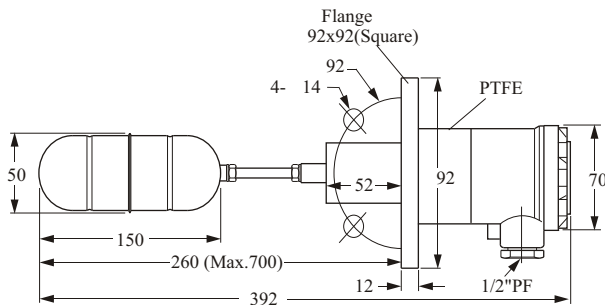

Order No. FF20DLO
Model No. LF120DLO