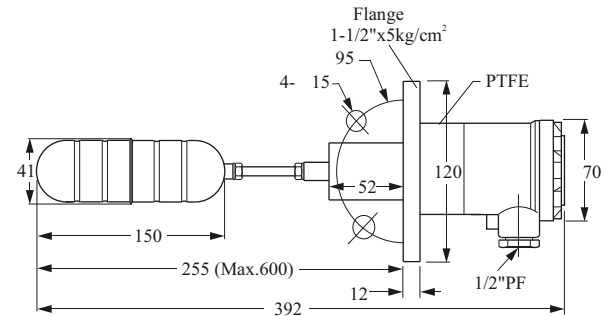

HIGH TEMP.

Order No. FF20

Connecting Type
(Refer to page 12)
Float Type

Order No. FF20BHM
Model No. LF20BHM

Order No. FF20CEM
Model No. LF20CEM

Order No. FF20CEQ
Model No. LF20CEQ

Order No. FF20DFM
Model No. LF20DFM